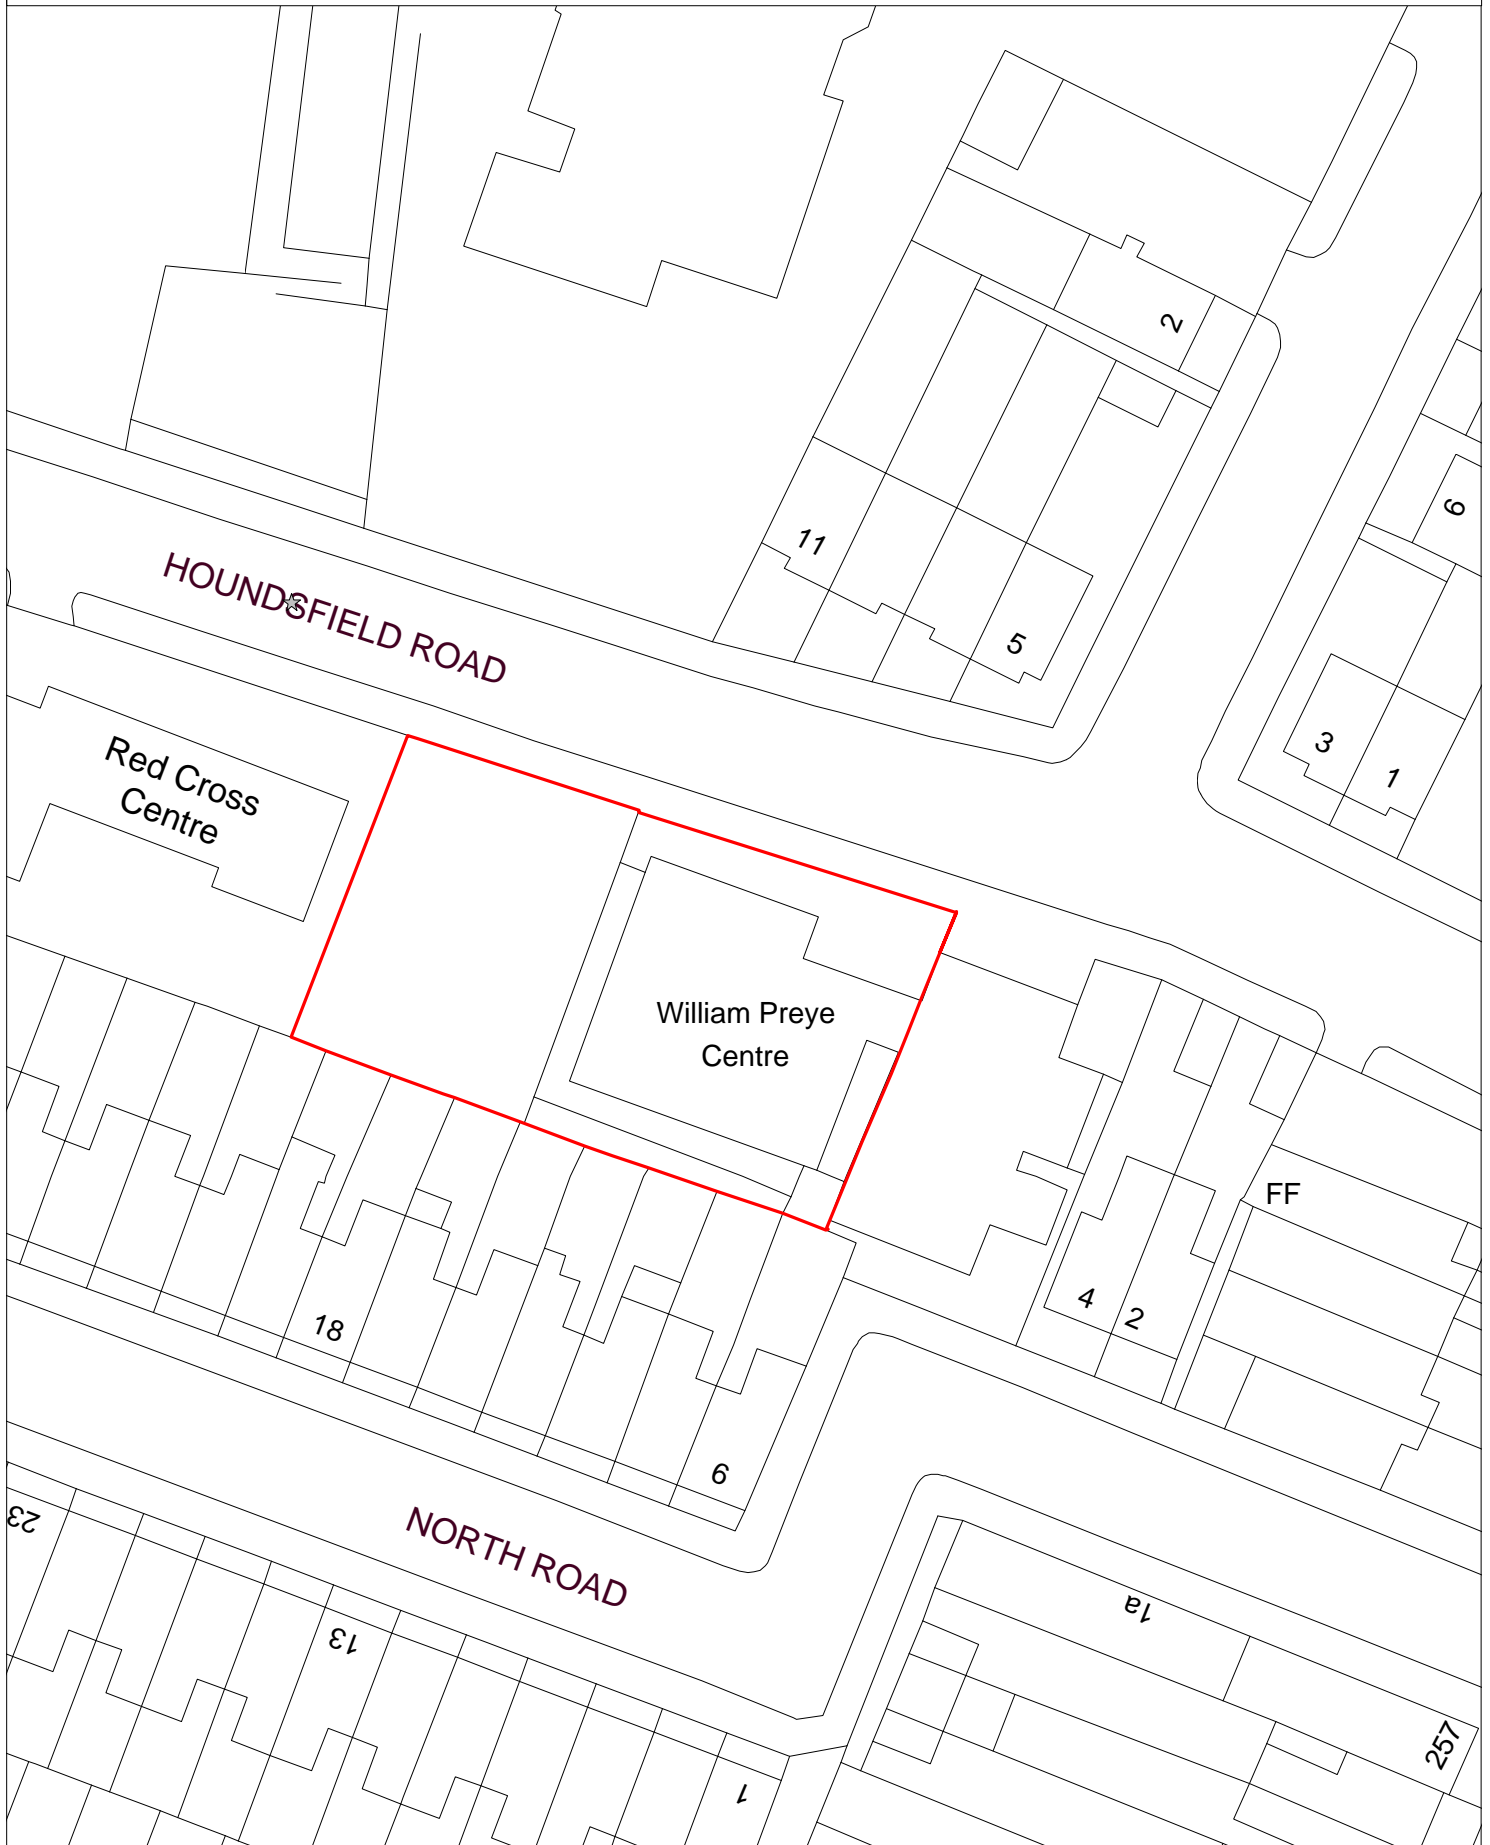

William Preye Centre

This map is reproduced from Ordnance Survey material with the permission of Ordnance Survey on behalf of the Controller of Her Majesty's Stationery Office © Crown copyright.

Unauthorised reproduction infringes Crown copyright and may lead to prosecution or civil proceedings. London Borough of Enfield DENF003.

Scale:- 1:500

Paper Size:- A4

Date:- 17th May 2016

Map Produced By Asset Information Team/SB